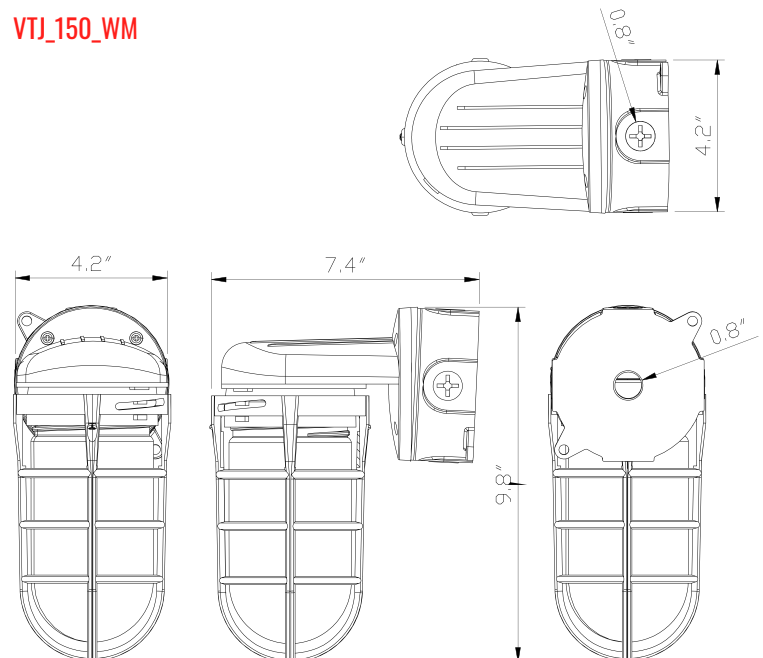

VTJ_150_WM

Notes:

Not for Sale in California

Specifications subject to change without notice. Replacement wattage shown depends on application and fixture.

Rev. # 02 - 02/27/2026