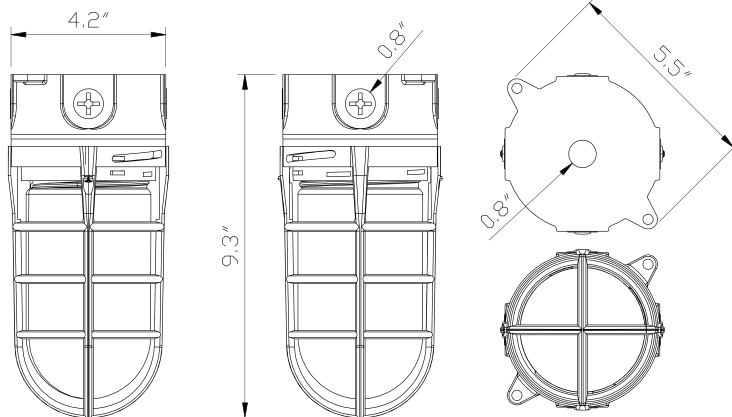

TECHNICAL SPECIFICATIONS

ELECTRICAL

- Lamp Voltage- 120V
- 150W Max. Incandescent lamp wattage
- 15W Max. LED lamp wattage
- -40°F to 104°F lamp ambient operating temperature

WARRANTY

- 2 year warranty

CONSTRUCTION

- Die-cast aluminum housing with gray finish
- Clear glass globe
- J-Box included
- (4) 1/2" NPT threaded hub on sides of the J-box
- (1) 1/2" NPT threaded hub on top of the J-box
- Compatible with A19/E26 base lamps
- Lamp not included

COMPLIANCE

- UL LISTED
- Suitable for wet locations
- IP66 Rated

INSTALLATION

- Ceiling or wall mount

PERFORMANCE DATA

ITEM NUMBER	MOUNT TYPE	NPT THREAD SIZE	INCANDESCENT REPLACEMENT	LED REPLACEMENT
VTJ-150-CM	CEILING MOUNT	1/2"	150W	15W
VTJ-150-WM	WALL MOUNT			

SHIPPING DATA

ITEM NUMBER	UPC	PALLET DIMENSION	PALLET QTY (PCS)
VTJ-150-CM	840526244782	48" x 40.1" x 4.72"	504
VTJ-150-WM	840526244799		336

*Pallet size and quantities may vary

PRODUCT DIMENSIONS

VTJ_150_CM