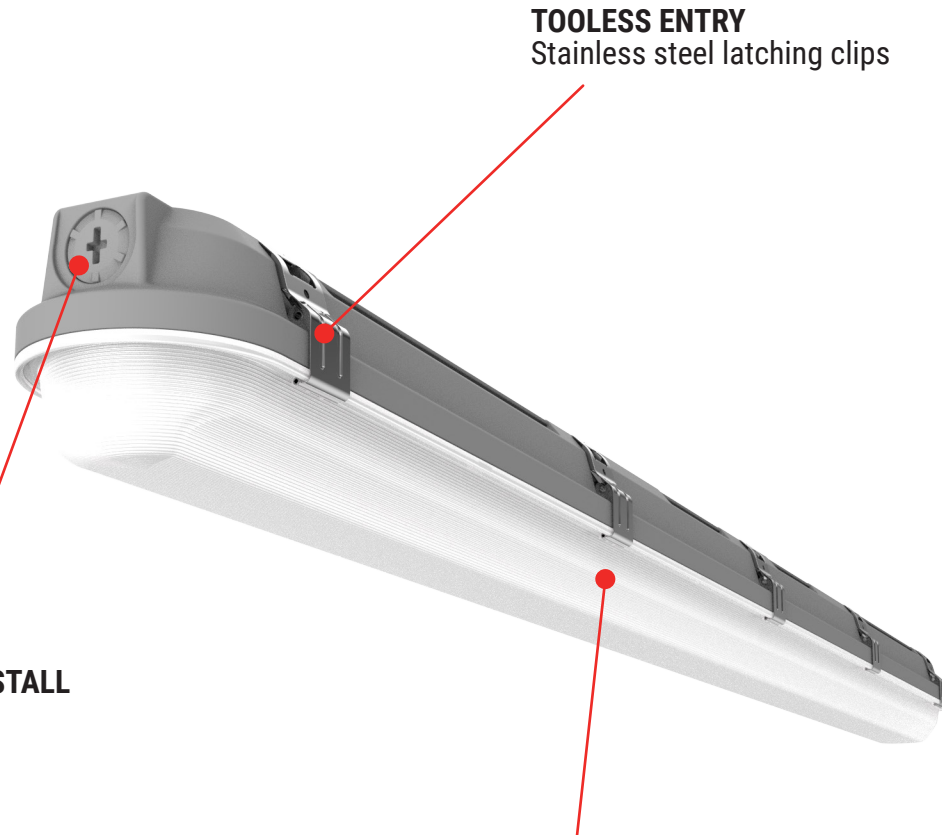

# LED LINEAR VAPOR TIGHT CCT & LUMEN SELECT

- **FIELD CCT & LUMEN SELECT TECHNOLOGY** choose from 3 color temperatures and 3 wattages at installation.
- **BUILT FOR HARSH ENVIRONMENTS** designed to perform in demanding conditions with IP66 Rated, IK08 impact rating, NSF Rated.
- **RUGGED AND DURABLE** constructed with gray UL 5VA flame rated polycarbonate housing.
- **TOOLLESS ENTRY** with stainless steel latching clips provides quick access saving time on installation and maintenance.
- **MULTIPLE OPTIONS** with 4ft and 8ft lengths and EM battery backup option available.

# LED LINEAR VAPOR TIGHT

RoHS

**KO FOR EASY INSTALL**  
1/2" knockout

**TOOLESS ENTRY**  
Stainless steel latching clips

**IMPACT RESISTANT**  
IK08 impact rated lens

PRODUCT FAMILY	SIZE	WATTAGE SELECT	CCT SELECT	LUMEN SELECT	OPTIONS
VT = VAPOR TIGHT	4FT	50/40/30W	3500K/4000K/5000K	7,750/6,280/4,800	EM = EMERGENCY BATTERY BACKUP
	8FT	100/80/60W		15,500/12,560/9,600	